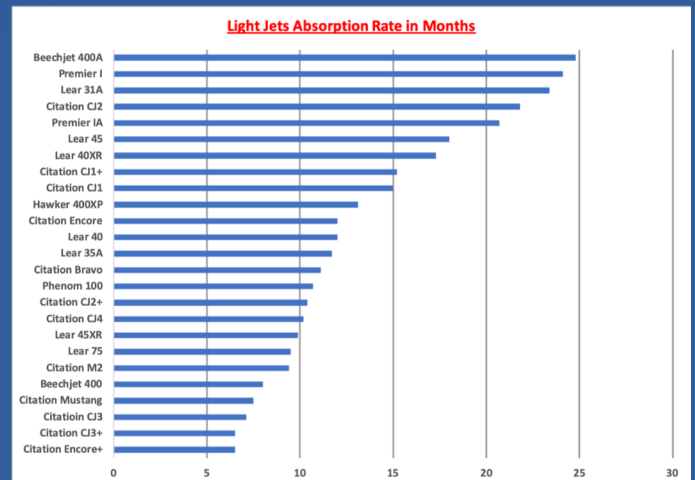

12 Month Market Snapshot

Absorption Rate Index

Proven Professionals. Trusted Partners.

Holstein Aviation, Inc.
4000 West 106th Street, Suite 160
Carmel, IN 46032 USA

Call +1 (317) 815-9403
1 (877) 530-JETS (5387) toll free
or e-mail Info@HolsteinAviation.com
for answers, assistance and assurance.